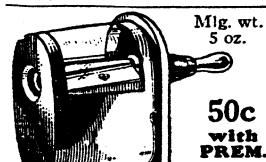

"Master" Pencil Sharpener No. 4

Keeps pencils sharp at home and office. Easy to operate. Cast metal; bronze finish. Two screws to fasten on desk or wall. **50c with PREMIUM**